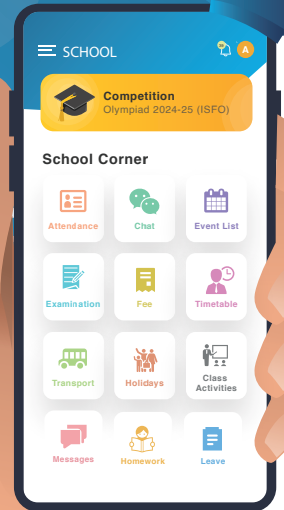

Not Another ERP
A Unified Digital Foundation for Schools

SchoolSync unifies academics, administration, finance, and communication into one intelligent platform **Built for Indian schools and fully white-labelled**

Centralised Operations
All academics, admin, finance & communication in one system

Instant Communication
Real-time updates for parents, teachers, and staff

Askie AI Assistant
Ask questions. Get insights. Take action instantly

Your Brand, Your System
Fully white-labelled under your school's identity.

Powered by AI-driven automation and insights.
Branded entirely under your school's identity